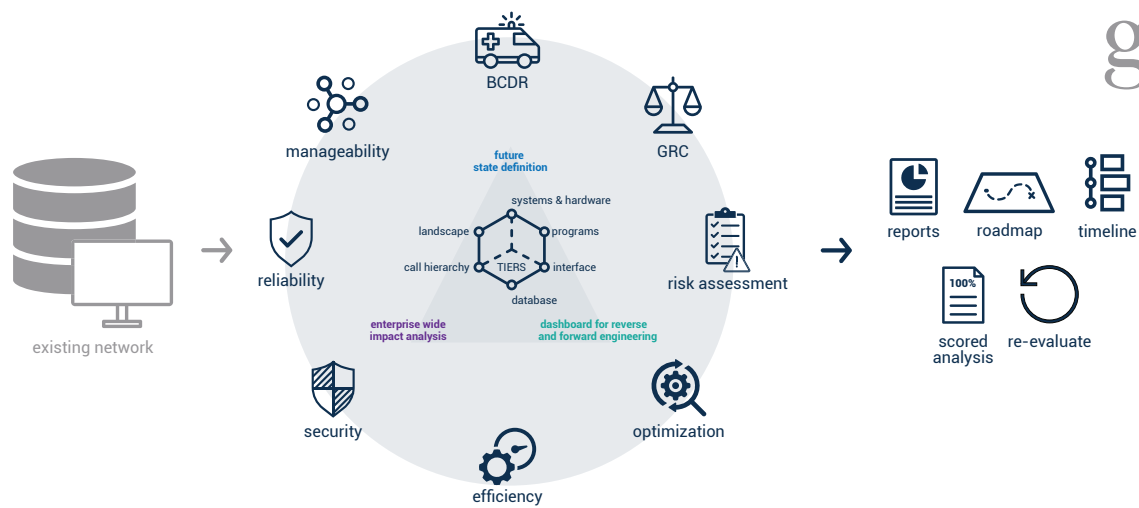

gx|infra™

Comprehensive Infrastructure
Readiness and Optics

GxInfra™ is a full-scale end-to-end service that evaluates steady-state data center environments to enhance efficiency, reliability, dependability and security. Leveraging data center infrastructure management expertise, our automated services provide the optics necessary to refine and improve data center performance.

Complete Infrastructure Optics

GxInfra™ goes far beyond network discovery and documentation - it provides real, added value intelligence to your IT assessments. Our proprietary data collectors compare multiple data points to uncover hard to detect issues, measure risk based on impact to the network, suggest recommended fixes and track remediation progress.

Key features of GxInfra™ include:

- Cross platform functionality
- L2 & L3 network diagram complete with single points of failure and choke points
- Network optimization and benchmarking to draw on regional architecture and DCIM metrics for comparison and rating
- Artificial intelligence (AI) and machine learning (ML) technology enables a reduction in human error
- Fully-automated response to incident mitigation and security remediation allows for faster response times for detection and isolation which allows your network to protect itself without the dependability on human intervention
- Reduced dependence on tribal knowledge
- Elevates roles of service provider staff to: scientists, decision makers, advisors and very often, stewards of key business info, provider of best practices and factory environments
- Reduces headcount, time, cost of delivery: troubleshooting, major changes, risky changes, re-platforming and M&A